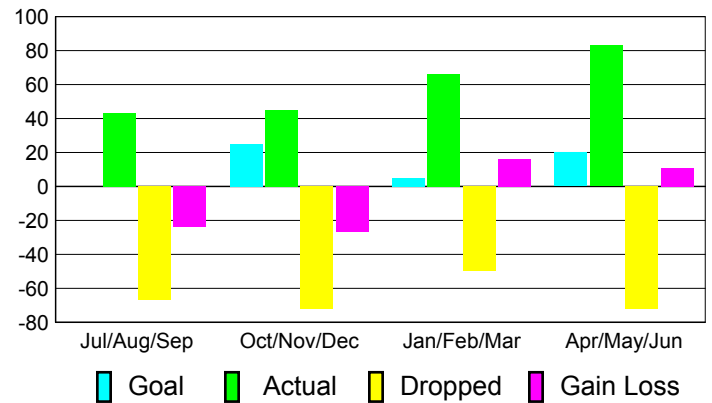

Membership Results 2010-2011

Goal, New, Dropped, Gain/Loss

Comparison of Membership Gain/Loss

Current Year Compared to the Previous Year